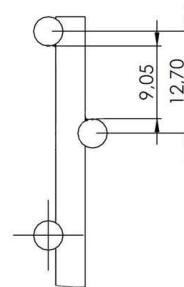

Technical drawing

Securifor 4D-1/1

ASSORTMENT SECURIFOR 4D*

Fence height mm	Panel size width x height - mm
2000*	2823,0 x 1985,2
2400*	2823,0 x 2442,4
3000*	2518,6 x 3052,0

* complete assortment is MTO. Other heights on request

Europe

Blokkestraat 34b
B-8550 Zwevegem

Tel: B: +32 56 73 46 46

Tel: NL: 0800 022 76 98

USA

3309 SW Interstate 45

Ennis,
TX 75119

Tel: +1 972 878 7000

Middle East

P.O. Box 293517 DAFZA,
Building E 5, Block A
8th Floor, Office 802

Tel: +971 04 6091122

Africa

B10, Bergriver Business Park
Paarl,
7646

Tel: +27 021 868 7300

Betafence is the world market leader in fencing solutions, access control and detection for perimeter protection. All Betafence companies and product names are trademarks owned by PRÆSIDIAD Group Limited. Modification in products and assortment are subject to change without prior notice.

Proud to be a PRÆSIDIAD brand, Betafence is part of a global network, working alongside Guardiar and Hesco as a leader in perimeter security systems and solutions. For more information please visit praesidiad.com.

BETAFENCE

Securing What Matters

betafence.com/contact